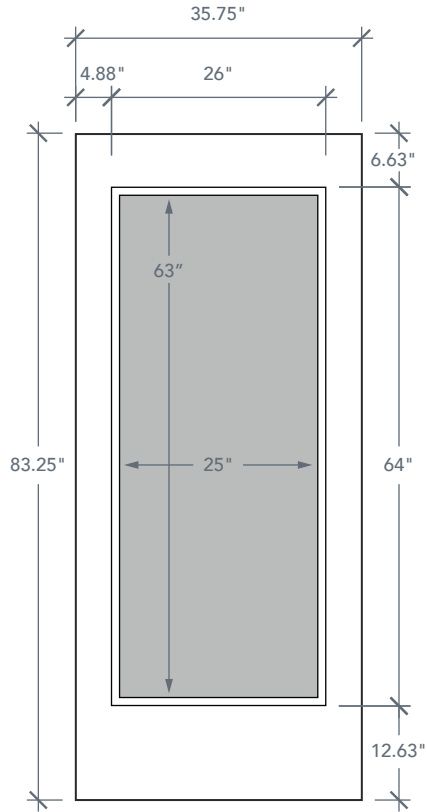

# 7'0" DRS1S70 NOVA 90 FULL LITE

BRUSHED SMOOTH

DIRECT GLAZED

NOVA SERIES

## AVAILABLE SIZING

ARTWORK SCALE: 1/2"=1'

**3' 0" x 7' 0"**

NOTE: BY REQUEST, DOOR HEIGHT COMES IN VARYING DIMENSIONS TO A MINIMUM OF 79". EXCESS WILL BE TAKEN FROM BOTTOM RAIL. ALL OTHER DIMENSIONS WILL REMAIN THE SAME.